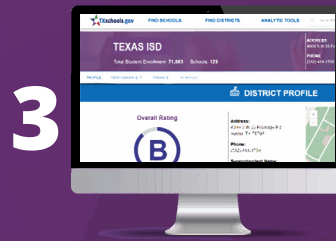

Learn More About Your Child's School.

Visit TXschools.gov and discover how your child's school is preparing them for the next grade level and success after high school.

Here are 4 easy ways you can use TXschools.gov:

Visit TXschools.gov

Find your child's school by entering the school's name and your address.

View detailed school rating and profile information.

Dive deeper by using our compare tool, parent resources, and school finder.